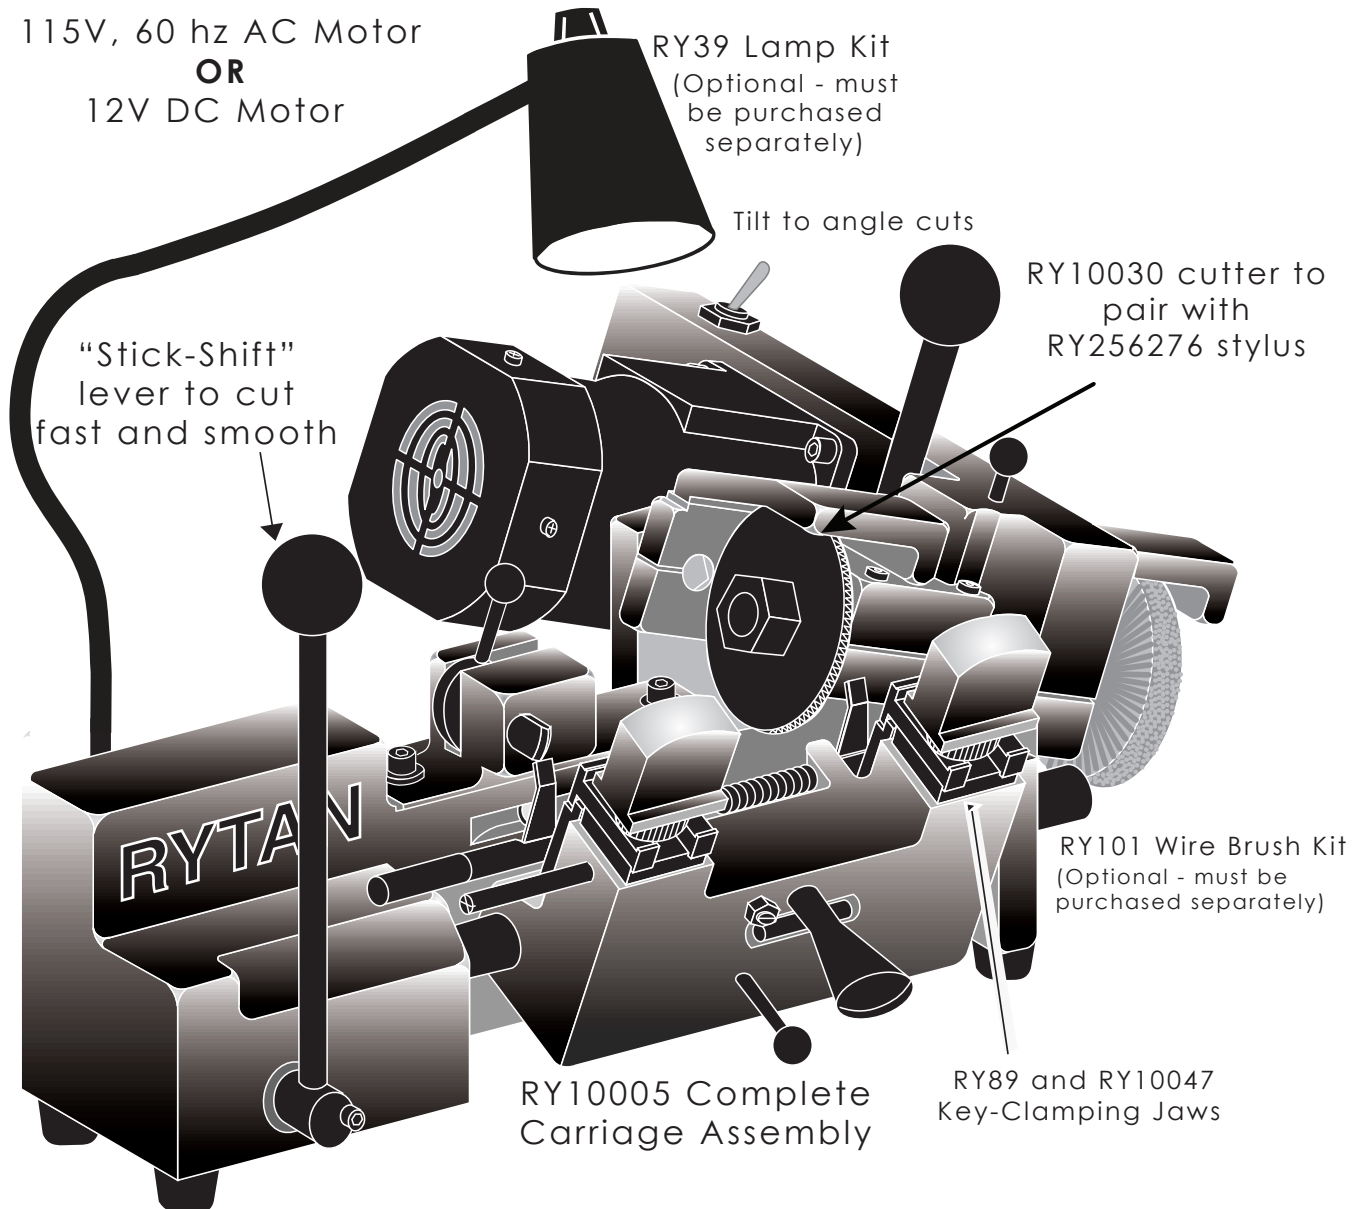

RY256

/// HIGH SPEED

115 volt, 60 HZ motor

Universal, Semi-Automatic
Key-Duplicating Machine
with Medeco Capabilities

Rytan
INCORPORATED

MACHINE MODEL FORMATS

RY256

Standard, AC Motor

RY256DC

Standard, DC Motor

**DESIGNED & MANUFACTURED
IN THE U.S.A.**

115V, 60 hz AC Motor

OR

12V DC Motor

RY39 Lamp Kit
(Optional - must be purchased separately)

Tilt to angle cuts

RY10030 cutter to pair with RY256276 stylus

"Stick-Shift" lever to cut fast and smooth

RY101 Wire Brush Kit
(Optional - must be purchased separately)

RY10005 Complete Carriage Assembly

RY89 and RY10047 Key-Clamping Jaws