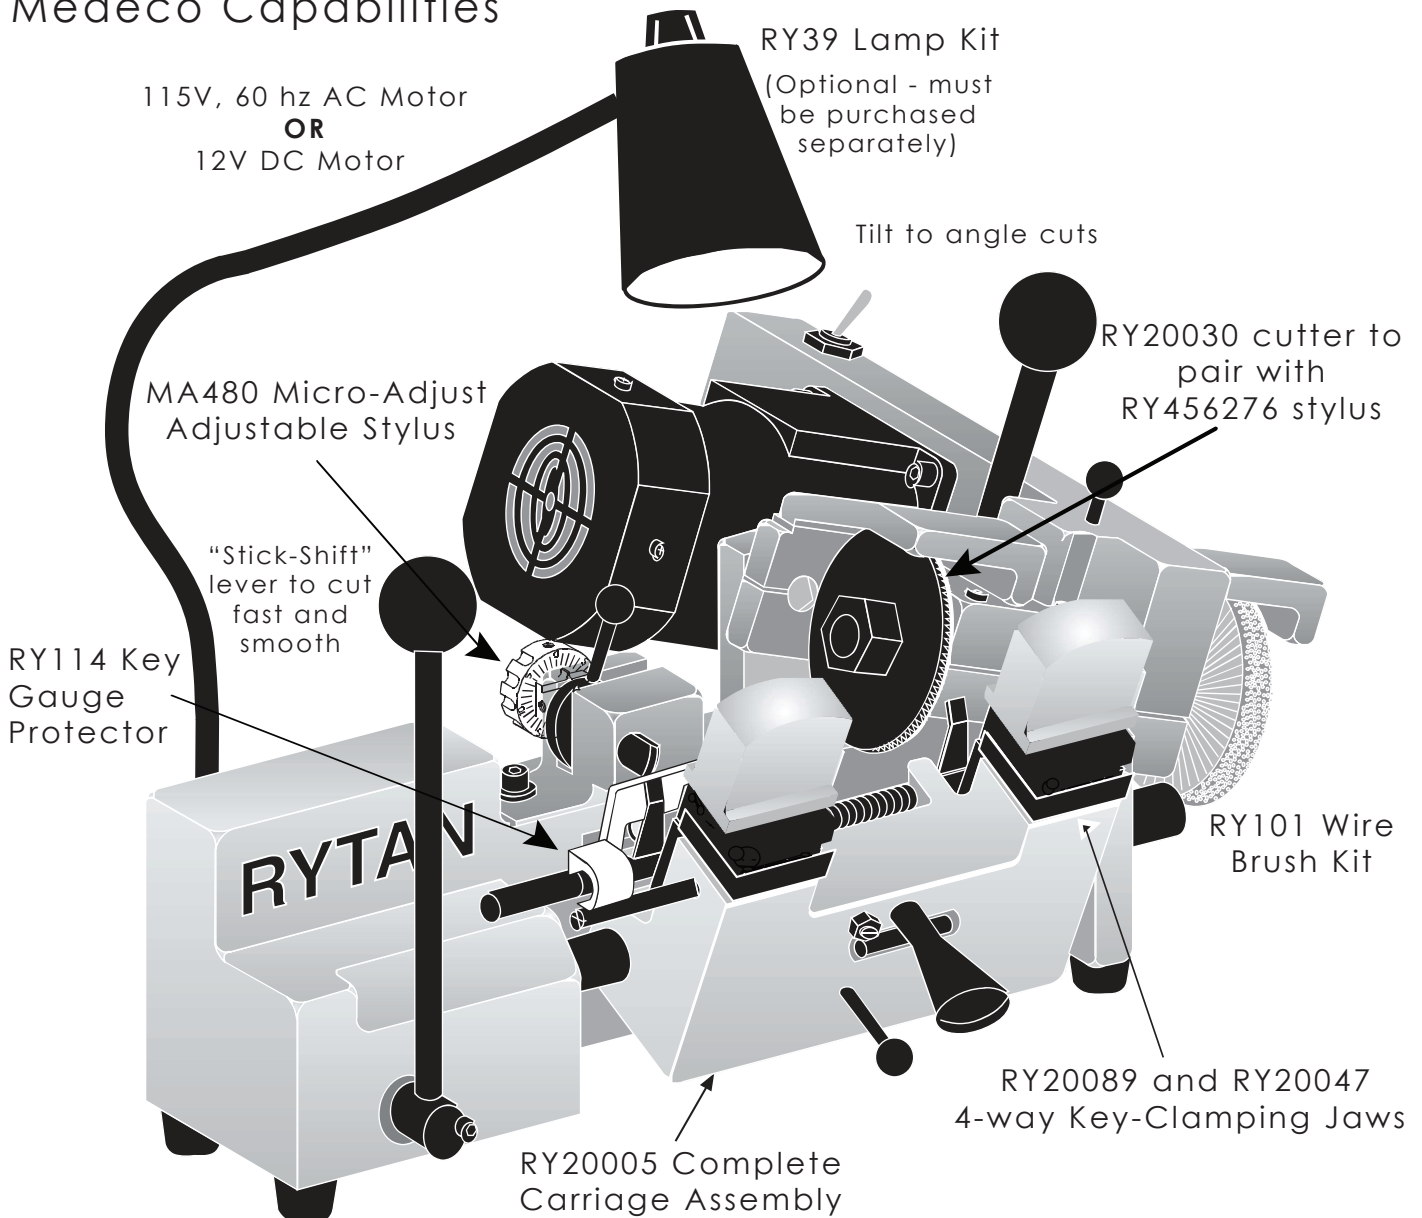

# RY456

**/// HIGH SPEED**

115 volt, 60 HZ motor

Universal, Semi-Automatic  
Key-Duplicating Machine  
with 4-way jaws and  
Medeco Capabilities

**Ryтан**  
INCORPORATED

## MACHINE MODEL FORMATS

RY456

Standard, AC Motor

RY456DC

Standard, DC Motor

**DESIGNED & MANUFACTURED  
IN THE U.S.A.**

**Duplicate Medeco** | Duplicate standard cylinder keys, automotive keys AND Medeco keys on this versatile machine with a tilting stylus and cutter head